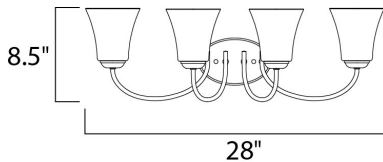

MEASUREMENTS

DIMENSION : 28" W x 8.5" H x 7" Ext
 BACK PLATE : 7" W x 4.5" H x 5" HCO
 HANGING WEIGHT : 4.95 lb

LAMPING

INPUT VOLTAGE : 120V
 BULB : 4 x 60W Incandescent E26 Medium , 240W Total
 BULB INCLUDED : (Not Included)
 DIMMABLE : Yes